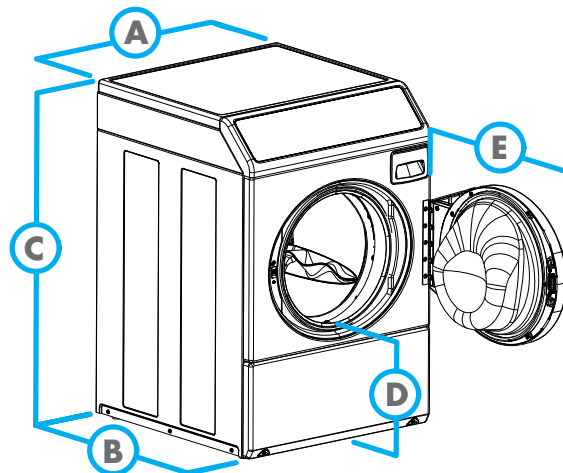

MODEL		PFNE3BJP115TG01
CONTROL OPTION	Electronic Homestyle	
CONTROL LOCATION	Front	
CAPACITY - lb (kg)	21.5 (10)	
CYLINDER VOLUME - cu. ft. (liters)	3.42 (96.8)	
OVERALL WIDTH - in (mm)	26.88 (683)	
OVERALL DEPTH - in (mm)	27.73 (704)	
OVERALL HEIGHT - in (mm)	40.42 (1027)	
SPIN SPEED G-FORCE -RPM	440 (1200)	
DRAIN	Pump	
MOTOR POWER CONSUMPTION - hp (kw) VARIABLE SPEED INDUCTION	0.9 (0.67)	
WATER CONSUMPTION PER CYCLE -g (l)	13.68 (51.8)	
IWF (Water Factor)	4.0	
MEF_{j2} (Modified Energy Factor)	2.20	
ELECTRICAL CONNECTION - Voltage/Hz/Ph	120/60/1	
SHIPPING DIMENSIONS APPROX. - in (mm)	Width	30 (762)
	Depth	34 (864)
	Height	44.5 (1130)
NET WEIGHT - lb (kg)	260 (118)	
SHIPPING WEIGHT - lb (kg)	270 (122)	
AGENCY APPROVALS	cULus/cCSAus	

DIMENSIONS	
A. OVERALL WIDTH - in (mm)	26.88 (683)
B. OVERALL DEPTH - in (mm)	27.73 (704)
C. OVERALL HEIGHT - in (mm)	40.42 (1027)
D. FLOOR TO DOOR OPENING - in (mm)	14.63 (372)
E. DOOR SWING - in (mm)	24.06 (611)

* For ADA compliance turn legs out from base 0.5 inches

AY18-0005

For the most accurate information, the installation guide should be used for all design and construction purposes. Due to continuous product improvements, design and specifications subject to change without notice. The quality management system of Alliance Laundry Systems' Ripon facility has been registered to ISO 9001:2008.

© 2018 Alliance Laundry Systems LLC

www.primuslaundry.com

primus

by Alliance Laundry Systems