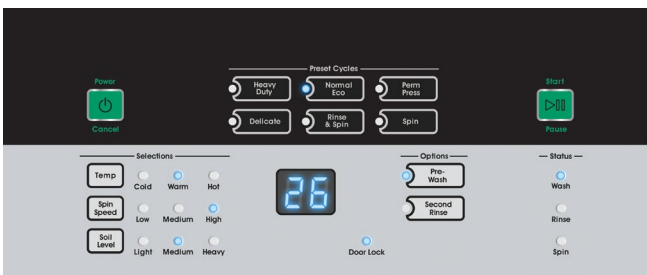

ON-PREMISES
FRONT LOAD WASHER

PFNE3BJP115TG01

21.5lb

FRONT
CONTROL

FEATURES

- Six factory presets with cycle modifiers that offer almost unlimited flexibility
- Time remaining countdown
- Low water usage
- Industry-leading 440 G-Force extraction
- Freestanding units can be installed on any floor and any level
- Suspension with out-of-balance logic
- Stainless steel cylinder
- Soap box with four compartments
- Door opens 180 degrees for easy loading and unloading
- Cycle modifier options include: Prewash and Second Rinse
- ADA certified

ERGONOMICAL
CONSTRUCTION

LARGE DOOR
OPENING

LOW WATER
AND ENERGY
CONSUMPTION

MODEL		PFNE3BJP115TG01
CONTROL OPTION	Electronic Homestyle	
CONTROL LOCATION	Front	
CAPACITY - lb (kg)	21.5 (10)	
CYLINDER VOLUME - cu. ft. (liters)	3.42 (96.8)	
OVERALL WIDTH - in (mm)	26.88 (683)	
OVERALL DEPTH - in (mm)	27.73 (704)	
OVERALL HEIGHT - in (mm)	40.42 (1027)	
SPIN SPEED G-FORCE -RPM	440 (1200)	
DRAIN	Pump	
MOTOR POWER CONSUMPTION - hp (kw) VARIABLE SPEED INDUCTION	0.9 (0.67)	
WATER CONSUMPTION PER CYCLE -g (l)	13.68 (51.8)	
IWF (Water Factor)	4.0	
MEF _{j2} (Modified Energy Factor)	2.20	
ELECTRICAL CONNECTION - Voltage/Hz/Ph	120/60/1	
SHIPPING DIMENSIONS APPROX. - in (mm)	Width	30 (762)
	Depth	34 (864)
	Height	44.5 (1130)
NET WEIGHT - lb (kg)	260 (118)	
SHIPPING WEIGHT - lb (kg)	270 (122)	
AGENCY APPROVALS	cULus/cCSAus	