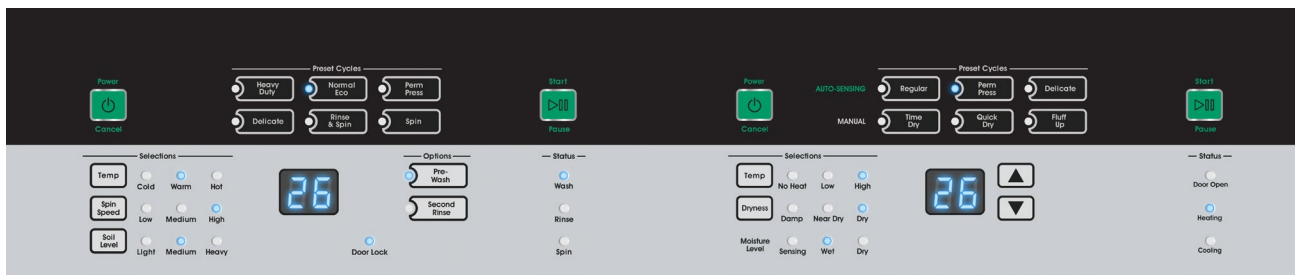

ON-PREMISES
STACKED WASHER/DRYER

PTEE3FSP175TG01
PTGE3FSP115TG01

21.5lb + 18lb

FRONT
CONTROL

FEATURES

- Freestanding units can be installed on any floor and any level
- Double capacity within the same footprint
- Two separate controls
- Door opens 180 degrees for easy loading and unloading
- Time remaining countdown

ERGONOMICAL
CONSTRUCTION

LARGE DOOR
OPENING

LOW WATER
AND ENERGY
CONSUMPTION

MODEL		PTEE3FSP175TG01 PTGE3FSP115TG01
CONTROL OPTION		Electronic Homestyle
CONTROL LOCATION		Front
CAPACITY - lb (kg)	Washer	21.5 (10)
	Dryer	18 (8.2)
CYLINDER VOLUME - cu. ft. (liters)	Washer	3.42 (96.8)
	Dryer	7.0 (198)
OVERALL WIDTH - in (mm)		26.88 (683)
OVERALL DEPTH - in (mm)		27.73 (704)
OVERALL HEIGHT - in (mm)		75.25 (1911)
SPIN SPEED G-FORCE -RPM		440 (1200)
MOTOR POWER CONSUMPTION - hp (kw)	Washer	0.9 (0.67) - Variable Speed
	Dryer	0.33 (0.25)
WATER CONSUMPTION PER CYCLE -g (l)		13.68 (51.8)
IWF (Water Factor)		4.0
IMEF (Modified Energy Factor)		2.20
DRAIN		Pump
ELECTRIC HEATING - kW		5.35
GAS HEATING - BTU		22,500
EXHAUST AIRFLOW - cfm (liters/sec)		220 (105)
ELECTRICAL CONNECTION - Voltage/Hz/Ph	Washer	120/60/1
	Dryer - Electric	120/240/60/1
	Dryer - Gas	120/60/1
SHIPPING DIMENSIONS APPROX. - in (mm)	Width	30 (762)
	Depth	34 (864)
	Height	80 (2032)
NET WEIGHT - lb (kg)		350 (159)
SHIPPING WEIGHT - lb (kg)		380 (172)
AGENCY APPROVALS		cULus / cCSAus