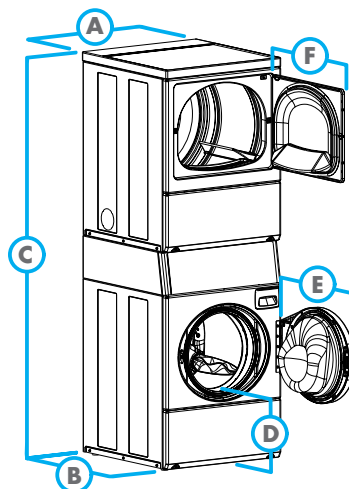

ON-PREMISES
STACKED WASHER/DRYER

PTEE3FSP175TG01
PTGE3FSP115TG01

21.5lb + 18lb

FRONT
CONTROL

FEATURES

- Freestanding units can be installed on any floor and any level
- Double capacity within the same footprint
- Two separate controls
- Door opens 180 degrees for easy loading and unloading
- Time remaining countdown

ERGONOMICAL
CONSTRUCTION

LARGE DOOR
OPENING

LOW WATER
AND ENERGY
CONSUMPTION

MODEL		PTEE3FSP175TG01 PTGE3FSP115TG01
CONTROL OPTION		Electronic Homestyle
CONTROL LOCATION		Front
CAPACITY - lb (kg)	Washer	21.5 (10)
	Dryer	18 (8.2)
CYLINDER VOLUME - cu. ft. (liters)	Washer	3.42 (96.8)
	Dryer	7.0 (198)
OVERALL WIDTH - in (mm)		26.88 (683)
OVERALL DEPTH - in (mm)		27.73 (704)
OVERALL HEIGHT - in (mm)		75.25 (1911)
SPIN SPEED G-FORCE -RPM		440 (1200)
MOTOR POWER CONSUMPTION - hp (kw)	Washer	0.9 (0.67) - Variable Speed
	Dryer	0.33 (0.25)
WATER CONSUMPTION PER CYCLE -g (l)		13.68 (51.8)
IWF (Water Factor)		4.0
IMEF (Modified Energy Factor)		2.20
DRAIN		Pump
ELECTRIC HEATING - kW		5.35
GAS HEATING - BTU		22,500
EXHAUST AIRFLOW - cfm (liters/sec)		220 (105)
ELECTRICAL CONNECTION - Voltage/Hz/Ph	Washer	120/60/1
	Dryer - Electric	120/240/60/1
	Dryer - Gas	120/60/1
SHIPPING DIMENSIONS APPROX. - in (mm)	Width	30 (762)
	Depth	34 (864)
	Height	80 (2032)
NET WEIGHT - lb (kg)		350 (159)
SHIPPING WEIGHT - lb (kg)		380 (172)
AGENCY APPROVALS		cULus / cCSAus

DIMENSIONS	
A. OVERALL WIDTH - in (mm)	26.88 (683)
B. OVERALL DEPTH - in (mm)	27.73 (704)
C. OVERALL HEIGHT - in (mm)	75.25 (1911)
D. FLOOR TO DOOR OPENING - in (mm)	14.63 (372)
E. WASHER DOOR SWING - in (mm)	24.06 (611)
F. DRYER DOOR SWING - in (mm)	24.06 (611)