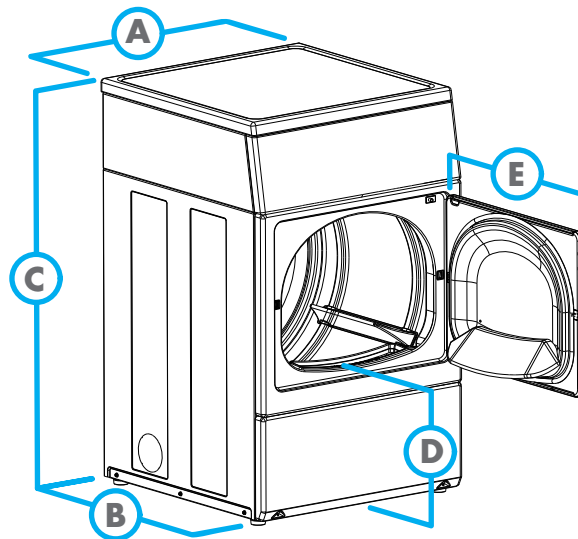

VENDED  
SINGLE LOAD DRYER

PDEJCAGS174TG01  
PDGJCAGS114TG01  
PDEJCAGS174TW01

FRONT  
CONTROL

FEATURES

- Four drying programs
- Time remaining countdown with top-off feature
- Large door opening for easy loading and unloading
- Reversible door
- Front access to vital parts for easy maintenance
- Galvanized steel cylinder
- Non-removable lint filter located in front for easy cleaning
- Powerful exhaust blower ensures short dry times and low operating costs
- Door opens 180 degrees for easy maintenance
- Electric or gas heating
- ADA certified

ERGONOMICAL  
CONSTRUCTION

LARGE DOOR  
OPENING

LOW WATER  
AND ENERGY  
CONSUMPTION

MODEL		PDEJCAGS174TG01 PDGJCAGS114TG01 PDEJCAGS174TW01
CONTROL OPTION		XQ
CONTROL LOCATION		Front
CAPACITY - lb (kg)		18 (8.2)
CYLINDER VOLUME - cu. ft. (liters)		7.0 (198)
OVERALL WIDTH - in (mm)		26.875 (683)
OVERALL DEPTH - in (mm)		28 (711)
OVERALL HEIGHT - in (mm)		44.34 (1126)
MOTOR POWER CONSUMPTION - hp (kw)		0.33 (0.25)
ELECTRIC HEATING - kW		5.35
GAS HEATING - BTU		25,000
EXHAUST AIRFLOW - cfm (liters/sec)		220 (105)
ELECTRICAL CONNECTION - Voltage/Hz/Ph	Electric	120/240/60/1
	Gas	120/60/1
SHIPPING DIMENSIONS APPROX. - in (mm)	Width	29.5 (749)
	Depth	30.5 (775)
	Height	45 (1143)
NET WEIGHT - lb (kg)		150 (68)
SHIPPING WEIGHT - lb (kg)		161 (73)
AGENCY APPROVALS		cULus / cCSAus

DIMENSIONS	
A. OVERALL WIDTH - in (mm)	26.875 (683)
B. OVERALL DEPTH - in (mm)	28 (711)
C. OVERALL HEIGHT - in (mm)	44.34 (1126)
D. FLOOR TO DOOR OPENING - in (mm)	15.44 (392)
E. DOOR SWING - in (mm)	23.5 (597)