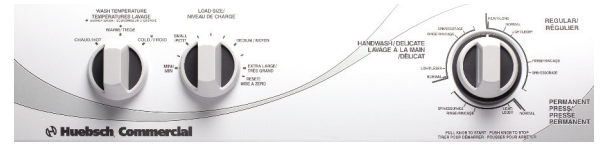

* Limited. See Huebsch warranty bond for details.

ZWN311

1-Speed Motor, 7 Cycles, 3 Water Temperatures

ZWN412

2-Speed Motor, 8 Cycles, 3 Water Temperatures

ZWN432

2-Speed Motor, 17 Cycles, 3 Water Temperatures, Extra Rinse Option