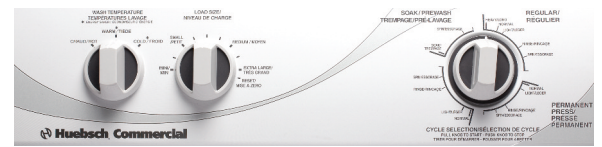

* Limited. See Huebsch warranty bond for details.

ZWN311

1-Speed Motor, 7 Cycles, 3 Water Temperatures

ZWN412

2-Speed Motor, 8 Cycles, 3 Water Temperatures

ZWN432

2-Speed Motor, 17 Cycles, 3 Water Temperatures, Extra Rinse Option