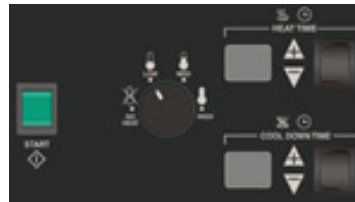

AVAILABLE CONTROLS

Control	Description
Quantum Gold	Quantum Gold offers the flexibility of 30 programmable cycles combined with the accuracy of our moisture sensing technology (OPT) that prevents over drying, saving time and energy.
Dual Digital	Set drying time, temperature and cool down. Features include one touch cycle repeat, automatic extended tumble and large digital countdown display.