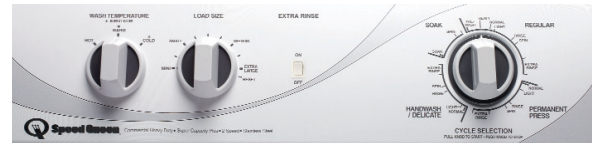

Speed Queen®
Laundry — it's all we do.

Top Load Washers

AWN311
AWN412
AWN432
AWN542

www.speedqueen.com

Top Load Washer Specifications

Model	AWN311	AWN412	AWN432	AWN542
Appearance				
Color: White	✓	✓	✓	✓
3.3 cu.ft. Stainless Steel Washtub	✓	✓	✓	✓
Galvanized Metal Washer Cabinet	✓	✓	✓	✓
Flex Vane Agitator	✓	✓	✓	✓
Technical Information				
Tub Volume - cu. ft.	3.3	3.3	3.3	3.3
Overall Dimensions - H x W x D	43" x 25 5/8" x 28"	43" x 25 5/8" x 28"	43" x 25 5/8" x 28"	43" x 25 5/8" x 28"
Work Surface Height - in	36"	36"	36"	36"
Approximate Shipping Weight - lb	195	195	195	195
Electrical Requirements	120V/60 HzAC	120V/60 HzAC	120V/60 HzAC	120V/60 HzAC
Breaker Size	15 Amp	15 Amp	15 Amp	15 Amp
Motor HP	1/2	1/2	1/2	1/2
Performance/Features				
Water Temperature Selections	3	3	3	3
Spin Speeds - RPM	710	710/473	710/473	710/473
Motor Speeds	1	2	2	2
Fill Hoses Included	✓	✓	✓	✓
Automatic Balancing System	✓	✓	✓	✓
Rear Self-Leveling Legs	✓	✓	✓	✓
Porcelain Steel Outer Draintub	✓	✓	✓	✓
Tuff Guard Coated Top	✓	✓	✓	✓
Variable Water Level Selector	✓	✓	✓	✓
Hush Pak	✓	✓	✓	✓
Extra Rinse Option	✓	✓	✓	✓
Bleach Dispenser	✓	✓	✓	✓
Fabric Softener Dispenser	✓	✓	✓	✓
Wash Cycles				
Cycles	7	8	17	20
Average Water Consumption - Gallons	31.4	31.4	31.4	31.4
Agency Approvals	UL	UL	UL	UL

* Limited. See Speed Queen warranty bond for details.

AWN311

1-Speed Motor, 7 Cycles, 3 Water Temperatures

AWN412

2-Speed Motor, 8 Cycles, 3 Water Temperatures

AWN432

2-Speed Motor, 17 Cycles, 3 Water Temperatures, Extra Rinse Option

AWN542 (Shown on front)

2-Speed Motor, 20 Cycles, 3 Water Temperatures, Extra Rinse Option, Fabric Selector Switch